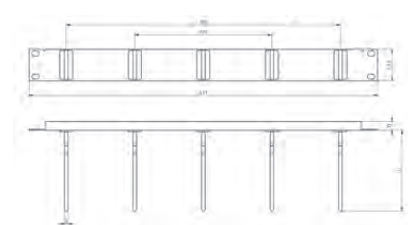

Routing Panel 19" with 5 cable clamps

IN STOCK

Routing panel / Installation, 19" 1U

Routing panel / Installation, 19" 1U, 5 Plastic cable clamps

Routing panel for routing of jumpers in 19" cabinet – Built-in version

Properties:

Material	Steel plate, powder coated
Color	Gray, RAL 7035 (standard) – other colors on request
Range of application	Installation in 19" Cabinet
Description	5 cable clamps of Plastic on Carrier panel 19"
Packaging unit	1 piece per box

Routing panel / Installation, 19" 1U

Routing panel / Installation, 19" 1U, 5 Steel cable clamps

Routing panel for routing of jumpers in 19" cabinet – Built-in version

Properties:

Material	Steel plate, powder coated
Color	Gray, RAL 7035 (standard) – other colors on request
Range of application	Installation in 19" Cabinet
Description	5 cable clamps of steel on Carrier panel 19"
Packaging unit	1 piece per box

Description

Routing Panel 1U with 5 Cable Clamps of Plastic 78mm long, RAL7035
Routing Panel 1U with 5 Cable Clamps of Steel 60mm long, RAL7035
Routing Panel 1U with 5 Cable Clamps of Steel 110mm long, RAL7035