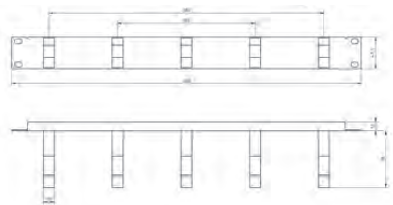

Routing Panel 19" with 5 cable clamps

IN STOCK

Routing panel / Installation, 19" 1U

Routing panel / Installation, 19" 1U, 5 Plastic cable clamps

Routing panel for routing of jumpers in 19" cabinet – Built-in version

Properties:

Material	Steel plate, powder coated
Color	Gray, RAL 7035 (standard) – other colors on request
Range of application	Installation in 19" Cabinet
Description	5 cable clamps of Plastic on Carrier panel 19"
Packaging unit	1 piece per box

Routing panel / Installation, 19" 1U

Routing panel / Installation, 19" 1U, 5 Steel cable clamps

Routing panel for routing of jumpers in 19" cabinet – Built-in version

Properties:

Material	Steel plate, powder coated
Color	Gray, RAL 7035 (standard) – other colors on request
Range of application	Installation in 19" Cabinet
Description	5 cable clamps of steel on Carrier panel 19"
Packaging unit	1 piece per box

Description

Routing Panel 1U with 5 Cable Clamps of Plastic 78mm long, RAL7035
Routing Panel 1U with 5 Cable Clamps of Steel 60mm long, RAL7035
Routing Panel 1U with 5 Cable Clamps of Steel 110mm long, RAL7035