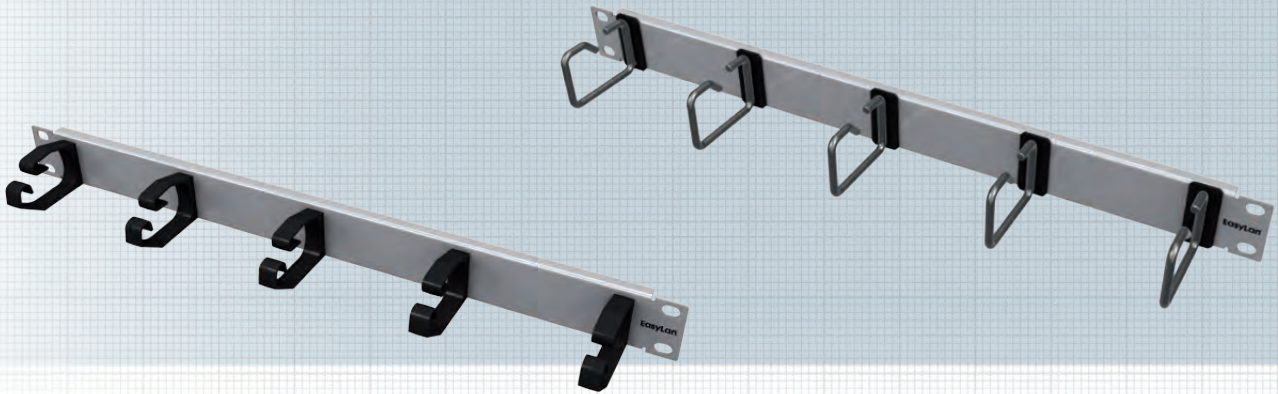

Routing Panel 19" with 5 cable clamps

IN STOCK

Routing panel / Installation, 19" 1U

Routing panel / Installation, 19" 1U, 5 Plastic cable clamps

Routing panel for routing of jumpers in 19" cabinet – Built-in version

Properties:

Material	Steel plate, powder coated
Color	Gray, RAL 7035 (standard) – other colors on request
Range of application	Installation in 19" Cabinet
Description	5 cable clamps of Plastic on Carrier panel 19"
Packaging unit	1 piece per box

Routing panel / Installation, 19" 1U

Routing panel / Installation, 19" 1U, 5 Steel cable clamps

Routing panel for routing of jumpers in 19" cabinet – Built-in version

Properties:

Material	Steel plate, powder coated
Color	Gray, RAL 7035 (standard) – other colors on request
Range of application	Installation in 19" Cabinet
Description	5 cable clamps of steel on Carrier panel 19"
Packaging unit	1 piece per box

Description

Routing Panel 1U with 5 Cable Clamps of Plastic 78mm long, RAL7035
Routing Panel 1U with 5 Cable Clamps of Steel 60mm long, RAL7035
Routing Panel 1U with 5 Cable Clamps of Steel 110mm long, RAL7035