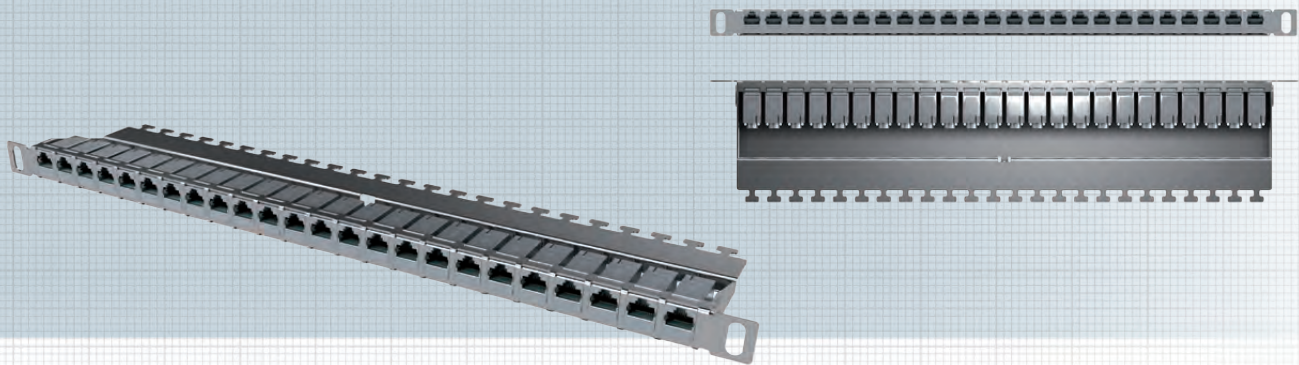

Panel 19" 0.5U for 24 Keystone modules

The fixLink® distribution panel 19" 0.5U can be loaded with up to 24 fixLink® RJ45 Keystone modules. The modules are flush with the front panel.

Mounting material and Keystone modules are not included!

Standards:	IEC 60 603-7-1
-------------------	----------------

Properties:	
Installation dimension	19" 0.5U depth 155 mm
Front side	standard cut-out 24 modules
Back side	cable clamps
Material housing	stainless steel
Cable fastening	via velcro cable ties
Materials	According to RoHS 2002/95/EG
Connection class	IP20
Temperature range	-40° C to +70° C
Application	Installation in distribution rack
Packaging unit	1 piece per box

Description	Ordering Code
preLink® / fixLink® Panel 19" 0,5U 24x Keystone, Stainless Steel	CKVPL5F0EE
Labeling area for für 19" Panel, Stainless Steel	CVZB5FEE

fixLink®-System
Cu