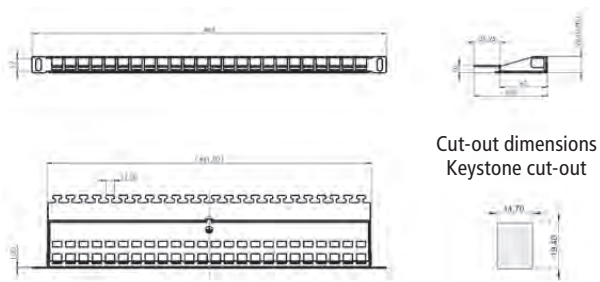

Panel 19" 0.5U for 24 Keystone modules

The fixLink® distribution panel 19" 0.5U can be loaded with up to 24 fixLink® RJ45 Keystone modules. The modules are flush with the front panel.

Mounting material and Keystone modules are not included!

Standards:	IEC 60 603-7-1
-------------------	----------------

Properties:	
Installation dimension	19" 0.5U depth 155 mm
Front side	standard cut-out 24 modules
Back side	cable clamps
Material housing	stainless steel
Cable fastening	via velcro cable ties
Materials	According to RoHS 2002/95/EG
Connection class	IP20
Temperature range	-40° C to +70° C
Application	Installation in distribution rack
Packaging unit	1 piece per box

Description	Ordering Code
preLink® / fixLink® Panel 19" 0,5U 24x Keystone, Stainless Steel	CKVPL5F0EE
Labeling area for für 19" Panel, Stainless Steel	CVZB5FEE

fixLink®-System
Cu