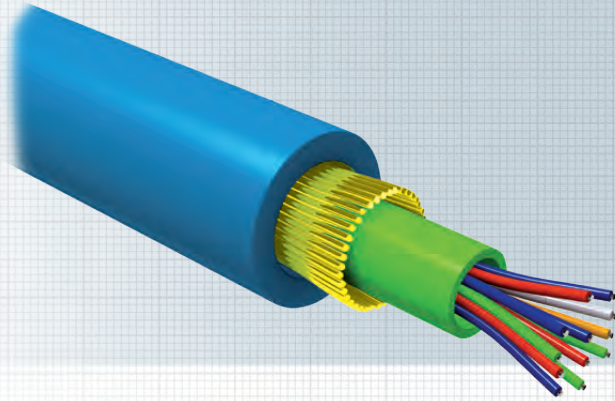

Universal Central Tube Cable

2 - 24 fibres

This cable can be used for LAN and WAN backbones, tele-com access lines, fibre to business and fibre to the building drop connections as well as fibre to the home drop and access connections. With its FireBur® LSHF sheathing this cable is ideal for mixed indoor and outdoor installation. This cable features a high tensile strength and a degree of rodent protection, effective in many cases. It is equally suited for installation in ducts and on trays. The cable may be used for direct burial with proper sand back filling.

Standards:

ISO 11801 2nd edition, EN 50173-1:2002, IEC 60794-1

Flame resistance:

LSHF (LSOH): IEC 60332-1-2; IEC 60754-1; IEC 60754-2; IEC 61034-2; Class E_{ca}

Construction:

Loose tube	Ø 2.8 mm gel-filled loose tube with 2-16 fibres		Ø 3.5 mm gel-filled loose tube with 24 fibres	
Fibre colour code	1	Red	13	Yellow w/mark per 70 mm
	2	Green	14	White w/mark per 70 mm
	3	Blue	15	Grey w/mark per 70 mm
	4	Yellow	16	Turquoise w/mark per 70 mm
	5	White	17	Orange w/mark per 70 mm
	6	Grey	18	Pink w/mark per 70 mm
	7	Brown	19	Yellow w/mark every 35 mm
	8	Violet	20	White w/mark every 35 mm
	9	Turquoise	21	Grey w/mark every 35 mm
	10	Black	22	Turquoise w/mark every 35 mm
	11	Orange	23	Orange w/mark every 35 mm
	12	Pink	24	Pink w/mark every 35 mm
Strength member	Water-blocked E-Glass fibre elements			
Sheath	1.5mm blue FireBur® sheath, UV stabilized, IEC 50290-2-27			